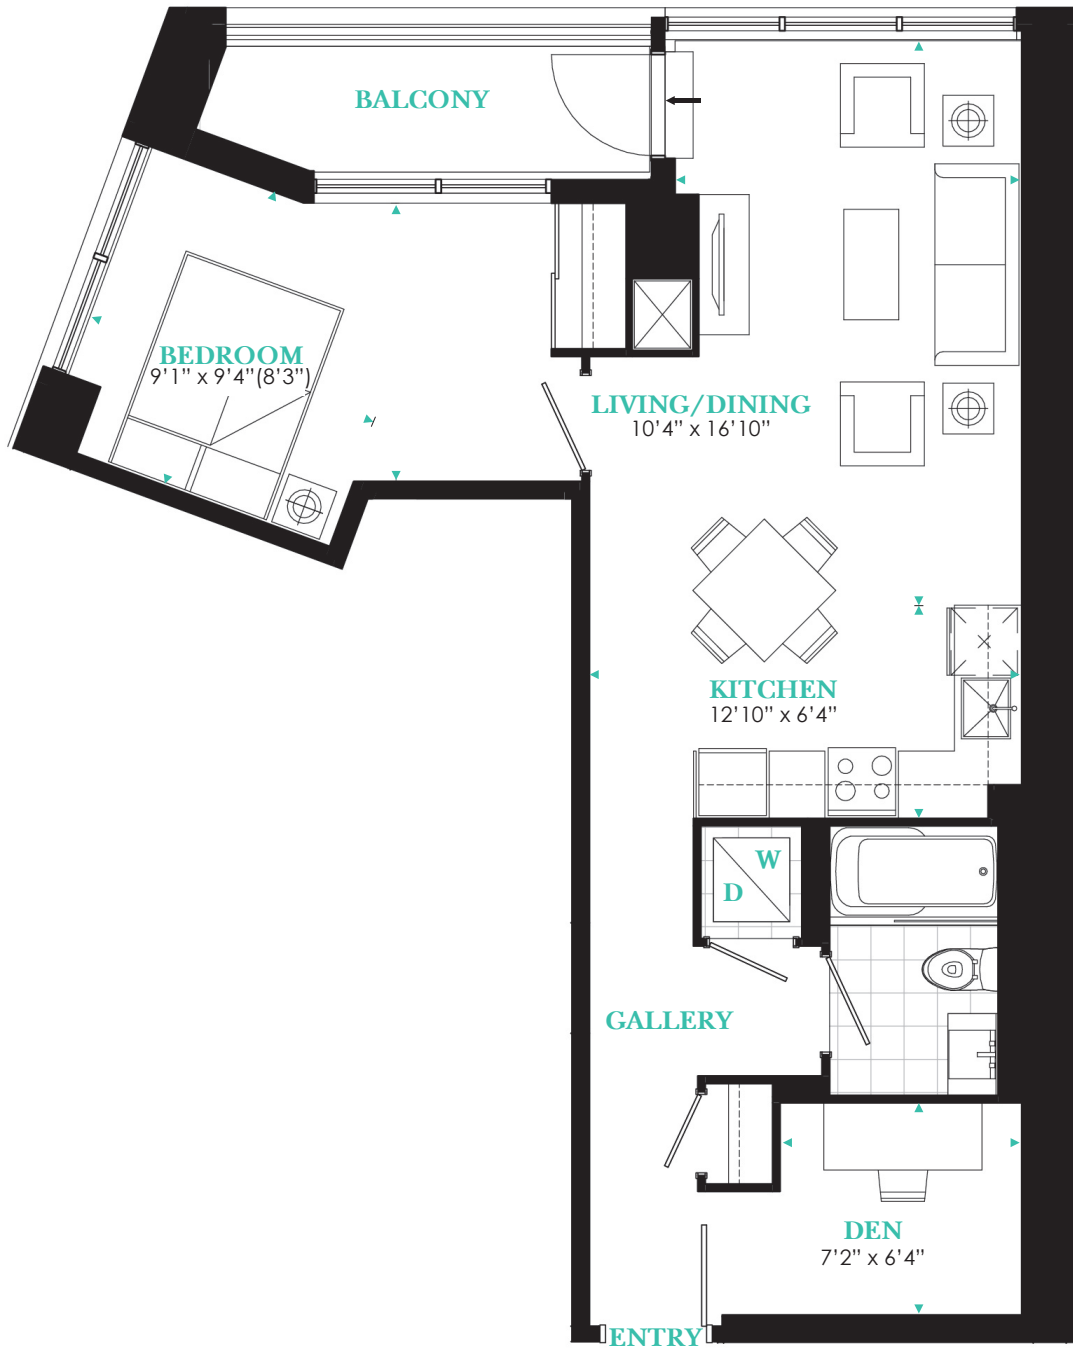

SUITES 210, 310, 411, 512

1 BEDROOM + DEN

Suite Area: **746** SQ.FT.

Balcony Area: **53** SQ.FT.

Total Area: **799** SQ.FT.

All areas and stated room dimensions are approximate. Sizes and specifications are subject to change without notice. Actual living area and balcony/terraces may vary from floor stated areas. E. & O.E.